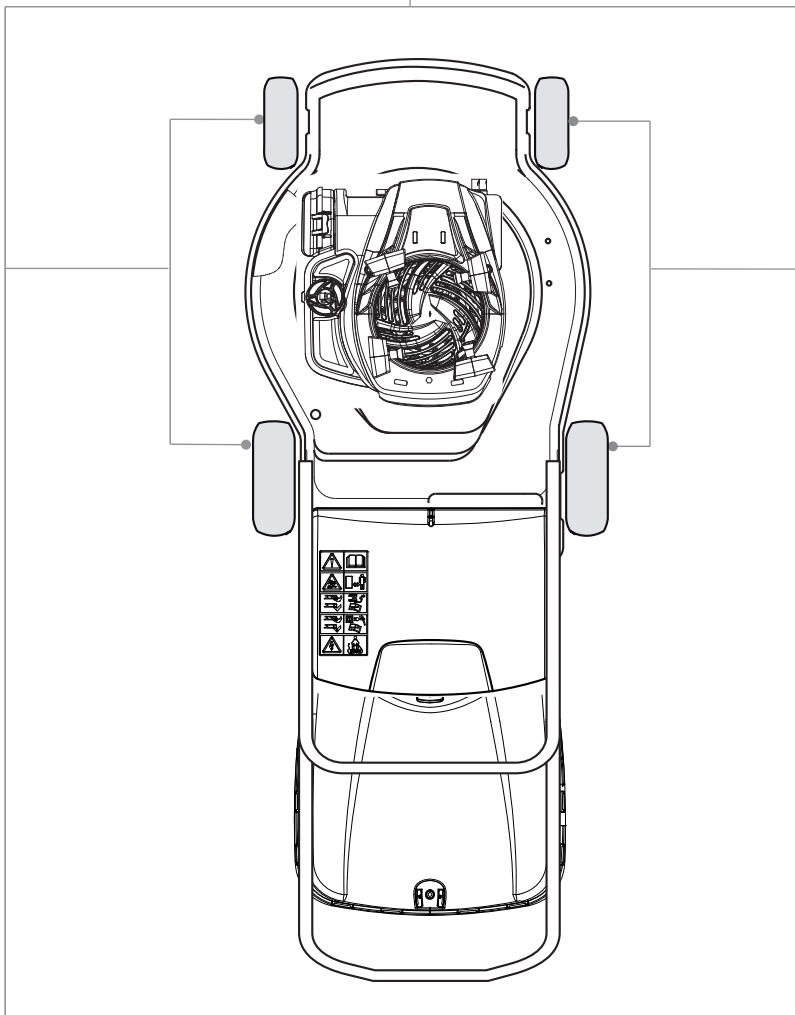

Spark Aluminium Wheels - Ø 210