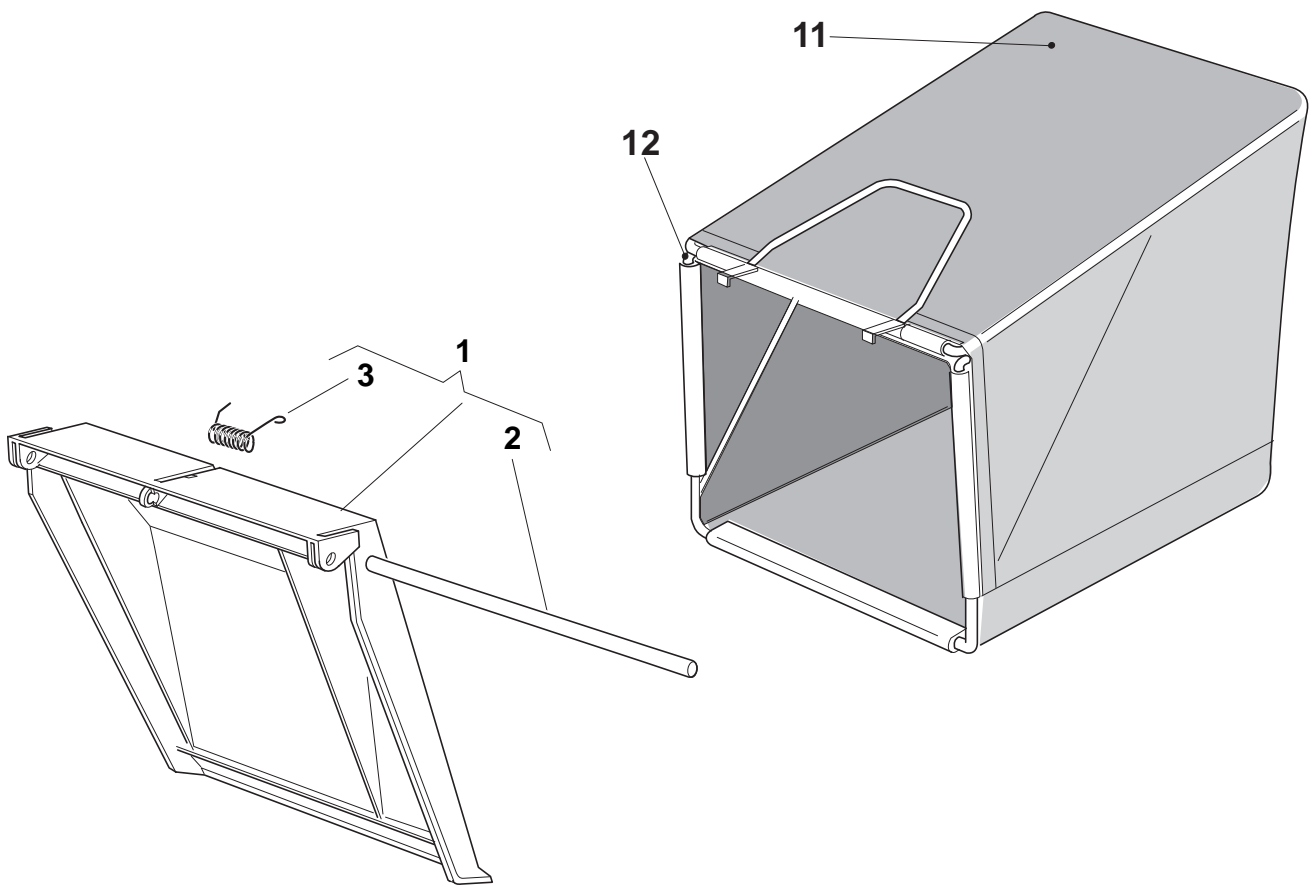

Grass-Catcher

POS	PART. NO	Q.ty	DESCRIPTION	DESCRIZIONE	DESCRIPTION	BESCHREIBUNG	REMARKS
1	381008044/0	1	Stone-Guard	Parasassi	Pare-Pierres	Prallblech	Black
2	122517856/1	1	Pin	Perno	Pivot	Bolzen	
3	122450270/0	1	Spring	Molla	Ressort	Feder	
11	181002124/1	1	Box, Fabric	Sacco, Tela	Sac, Toile	Sack, Tuck	
12	181006430/0	1	Chassis Box	Telaio Sacco	Châssis Bac	Rahmen Sack