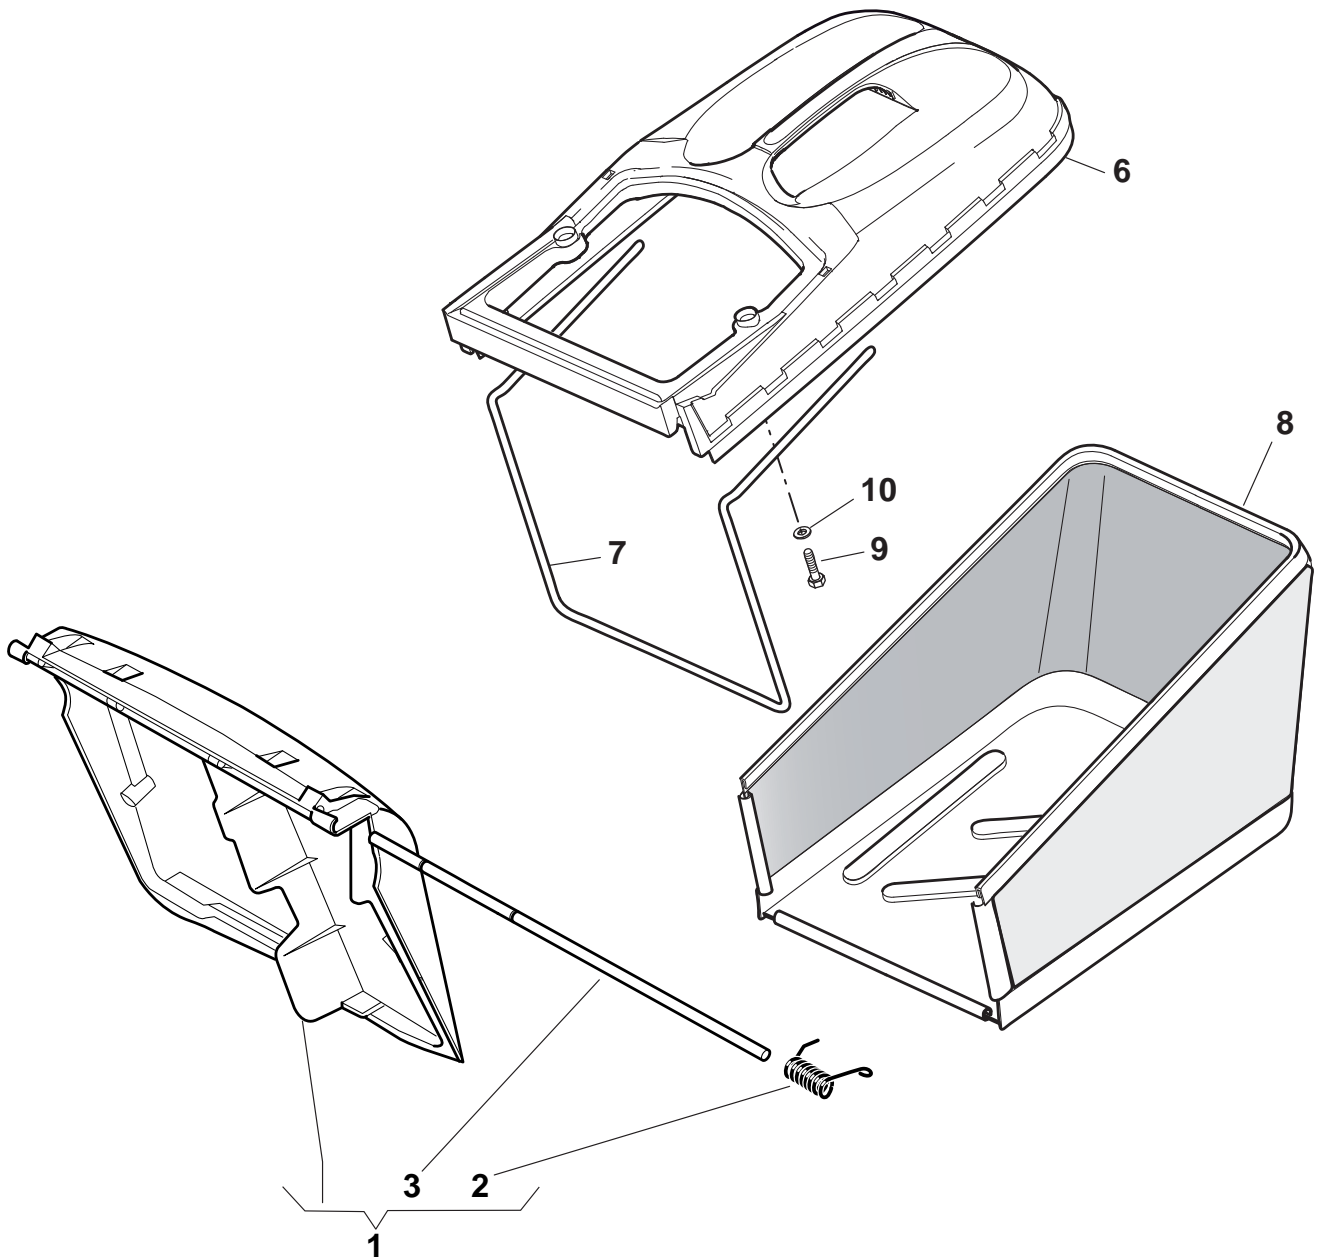

Grass-Catcher

POS	PART. NO	Q.ty	DESCRIPTION	DESCRIZIONE	DESCRIPTION	BESCHREIBUNG	REMARKS
1	381008050/0	1	Stone-Guard Black	Parasassi Nero	Pare-Pierres, Noir	Prallblech, Schwarz	
2	122451000/0	1	Spring	Molla	Ressort	Feder	
3	122517856/1	1	Pin	Perno	Pivot	Bolzen	
6	322486102/0	1	Grass-Box, Upper	Sacco, Parte Sup	Sac, Partie Superieure	Korb, Oberteil	
7	122608526/0	1	Stiffening Lower	Rinforzo Inf	Réinforcement Inf	Verstärkung Untere	
8	181002212/0	1	Box, Fabric	Sacco, Tela	Sac, Toile	Sack, Tuck	
9	112728680/0	2	Screw	Vite	Vis	Schraube	
10	112523050/0	2	Washer	Rosetta	Rondelle	Scheibe