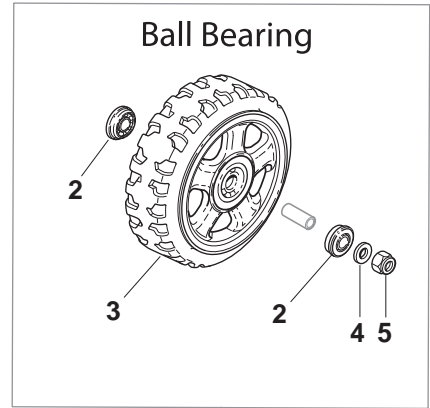

Spark Aluminium Wheels - Ø 210